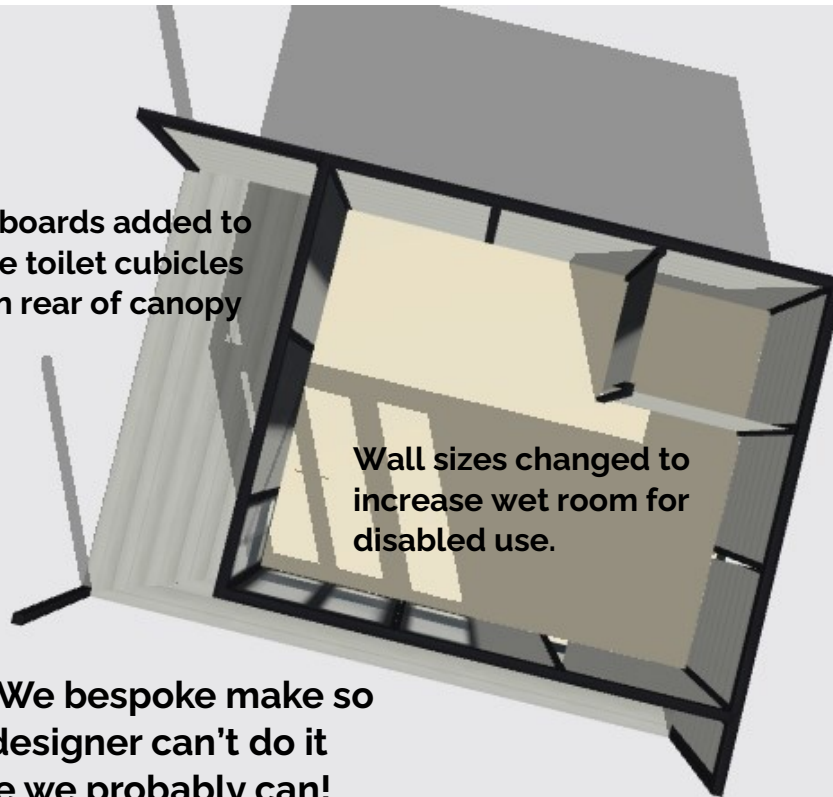

Brigstock Show Village—Wet room (6)

3w3m+ - 4800mm x 4200mm - 1.6m single side canopy with toilets built in rear of canopy

4.2m deep room shows a disabled shower and kitchen

Oyster both sides wall with black posts

Black both sides double door - black fascia

2.5kw air conditioner

Luxury vinyl flooring- 5245 Anthracite

Wet room vinyl flooring - VM12052 Tarragon

Wall boards added to create toilet cubicles within rear of canopy

Wall sizes changed to increase wet room for disabled use.

Remember - We bespoke make so if our online designer can't do it Ask - because we probably can!